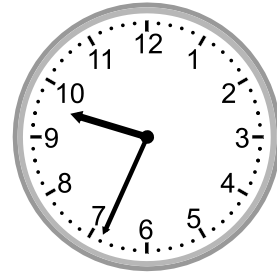

Telling time - 1 minute intervals

Grade 3 Time Worksheet

Write the time below each clock.

1.

2:53

2.

9:49

3.

2:07

4.

3:21

5.

2:06

6.

3:52

7.

9:50

8.

12:30

9.

9:34