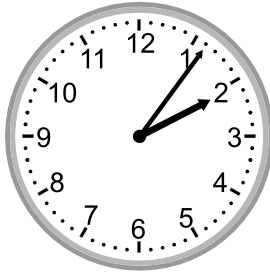

Telling time - 1 minute intervals

Grade 3 Time Worksheet

Write the time below each clock.

1.

2:53

2.

9:49

3.

2:07

4.

3:21

5.

2:06

6.

3:52

7.

9:50

8.

12:30

9.

9:34