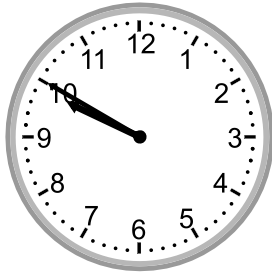

## Grade 3 Time Worksheet

Write the time below each clock.

1.

2.

3.

4.

5.

6.

4.

3:21

5.

2:06

6.

3:52

7.

9:50