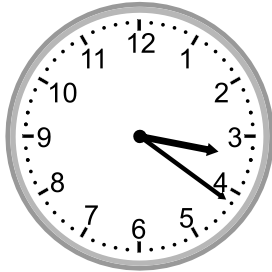

Telling time - 1 minute intervals

Grade 3 Time Worksheet

Write the time below each clock.

1.

2:53

2.

9:49

3.

2:07

4.

3:21

5.

2:06

6.

3:52

7.

9:50

8.

12:30

9.

9:34