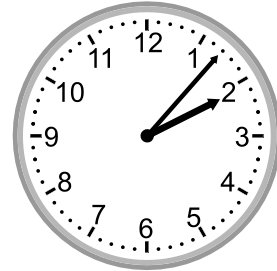

## Grade 3 Time Worksheet

Write the time below each clock.

1.

2.

3.

4.

5.

6.

## Grade 3 Time Worksheet

Write the time below each clock.

1.

2:53

2.

9:49

3.

2:07