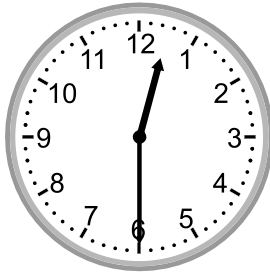

Telling time - 1 minute intervals

Grade 3 Time Worksheet

Write the time below each clock.

1.

2:53

2.

9:49

3.

2:07

4.

3:21

5.

2:06

6.

3:52

7.

9:50

8.

12:30

9.

9:34