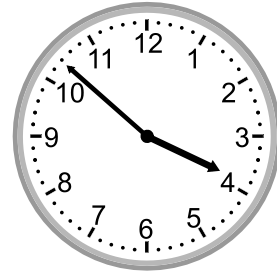

## Grade 3 Time Worksheet

Write the time below each clock.

1.

2.

3.

4.

5.

6.

4.

3:21

5.

2:06

6.

3:52

7.

9:50