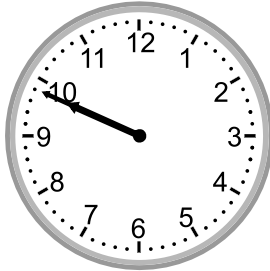

## Grade 3 Time Worksheet

Write the time below each clock.

1.

2:53

2.

9:49

3.

2:07