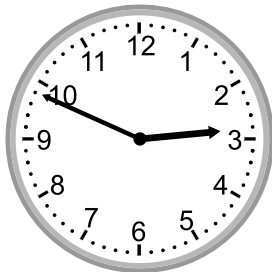

Telling time - 1 minute intervals

Grade 3 Time Worksheet

Write the time below each clock.

1.

2.

3.

4.

5.

6.

7.

8.

9.

Telling time - 1 minute intervals

Grade 3 Time Worksheet

Write the time below each clock.

1.