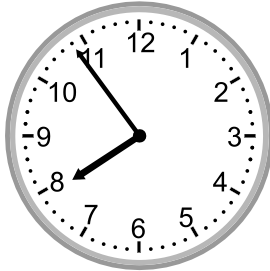

Telling time - 1 minute intervals

Grade 3 Time Worksheet

Write the time below each clock.

1.

2.

3.

4.

5.