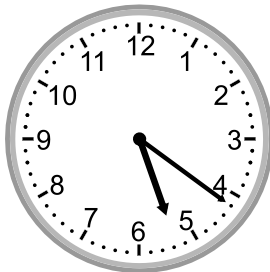

Telling time - 1 minute intervals

Grade 3 Time Worksheet

Write the time below each clock.

1.

2.

3.

4.

5.

6.

7.

8.

9.