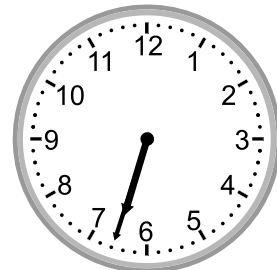

Telling time - 1 minute intervals

Grade 3 Time Worksheet

Write the time below each clock.

1.

2.

3.

4.

5.

1:46

6.

4:01

7.

2:49

8.

5:21

9.