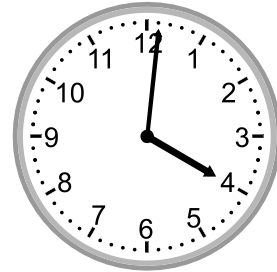

Telling time - 1 minute intervals

Grade 3 Time Worksheet

Write the time below each clock.

1.

2.

3.

4.

5.

6.

7.

8.

9.

Telling time - 1 minute intervals

Grade 3 Time Worksheet

Write the time below each clock.

1.