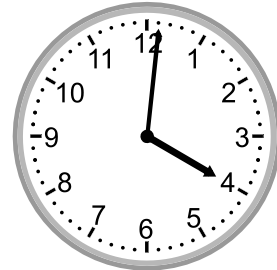

Telling time - 1 minute intervals

Grade 3 Time Worksheet

Write the time below each clock.

1.

12:46

2.

7:54

3.

7:27

4.

9:42

5.

1:46

6.

4:01

7.

2:49

8.

5:21

9.

6:33