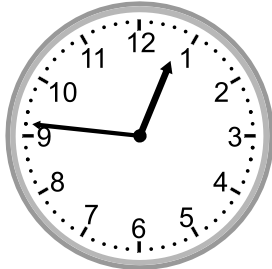

Telling time - 1 minute intervals

Grade 3 Time Worksheet

Write the time below each clock.

1.

2.

3.

4.

5.

6.

7.

8.

9.

Telling time - 1 minute intervals

Grade 3 Time Worksheet

Write the time below each clock.

1.