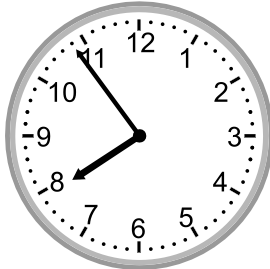

Telling time - 1 minute intervals

Grade 3 Time Worksheet

Write the time below each clock.

1.

12:46

2.

7:54

3.

7:27

4.

9:42

5.

1:46

6.

4:01

7.

2:49

8.

5:21

9.

6:33