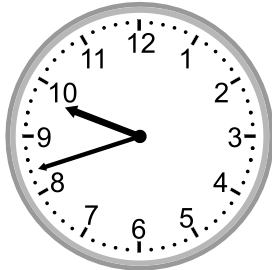

Telling time - 1 minute intervals

Grade 3 Time Worksheet

Write the time below each clock.

1.

2.

3.

4.

5.

12:46

2.

7:54

3.

7:27

4.

9:42

5.