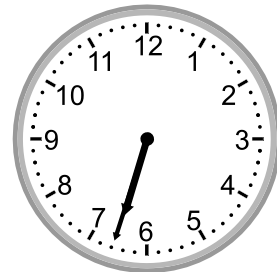

Telling time - 1 minute intervals

Grade 3 Time Worksheet

Write the time below each clock.

1.

2.

3.

4.

5.

6.

7.

8.

9.

Telling time - 1 minute intervals

Grade 3 Time Worksheet

Write the time below each clock.

1.