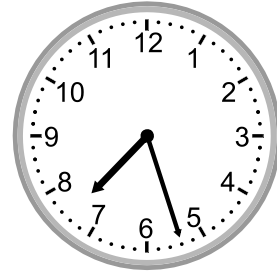

Telling time - 1 minute intervals

Grade 3 Time Worksheet

Write the time below each clock.

1.

2.

3.

4.

5.

6.

7.

8.

9.

Telling time - 1 minute intervals

Grade 3 Time Worksheet

Write the time below each clock.

1.