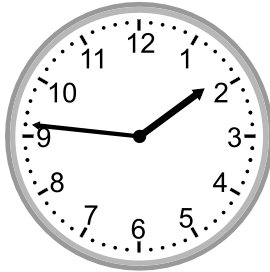

Telling time - 1 minute intervals

Grade 3 Time Worksheet

Write the time below each clock.

1.

2.

3.

4.

5.

6.

7.

8.

9.

Telling time - 1 minute intervals

Grade 3 Time Worksheet

Write the time below each clock.

1.