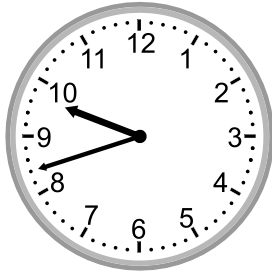

Telling time - 1 minute intervals

Grade 3 Time Worksheet

Write the time below each clock.

1.

2.

3.

4.

5.