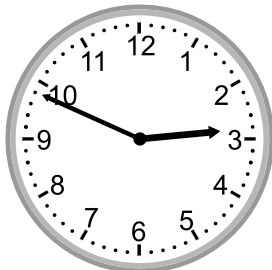

Telling time - 1 minute intervals

Grade 3 Time Worksheet

Write the time below each clock.

1.

12:46

2.

7:54

3.

7:27

4.

9:42

5.

1:46

6.

4:01

7.

2:49

8.

5:21

9.

6:33