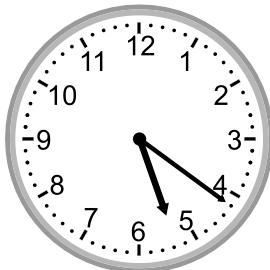

Telling time - 1 minute intervals

Grade 3 Time Worksheet

Write the time below each clock.

1.

2.

3.

4.

5.

1:46

6.

4:01

7.

2:49

8.

5:21

9.