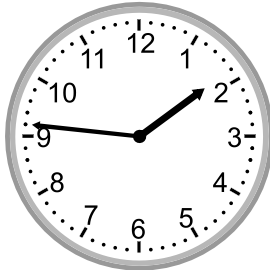

Telling time - 1 minute intervals

Grade 3 Time Worksheet

Write the time below each clock.

1.

2.

3.

4.

5.

6.

7.

8.

9.

Telling time - 1 minute intervals

Grade 3 Time Worksheet

Write the time below each clock.

1.

12:46

2.

7:54

3.

7:27

4.

9:42

5.