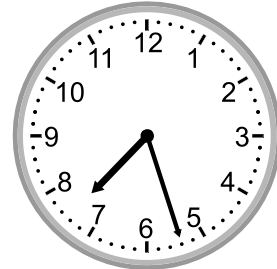

Telling time - 1 minute intervals

Grade 3 Time Worksheet

Write the time below each clock.

1.

12:46

2.

7:54

3.

7:27

4.

9:42

5.

1:46

6.

4:01

7.

2:49

8.

5:21

9.

6:33