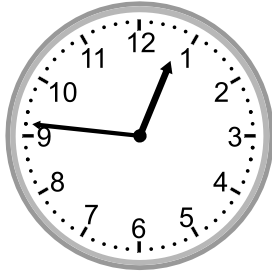

Telling time - 1 minute intervals

Grade 3 Time Worksheet

Write the time below each clock.

1.

2.

3.

4.

5.

6.

7.

8.

9.

Telling time - 1 minute intervals

Grade 3 Time Worksheet

Write the time below each clock.

1.