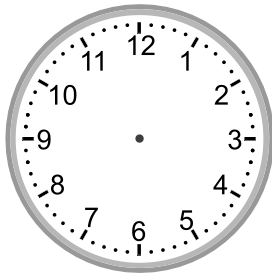

# Telling time - 1 minute intervals (draw the clock)

## Grade 3 Time Worksheet

Draw the time shown on each clock.

1.

2:39

2.

1:45

3.

9:07

4.

8:36

5.

10:35

6.

2:10

7.

4:05