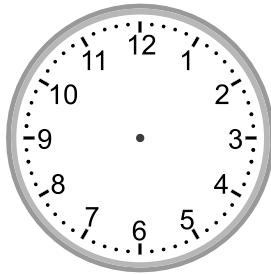

# Telling time - 1 minute intervals (draw the clock)

## Grade 3 Time Worksheet

Draw the time shown on each clock.

1.

2:39

2.

1:45

3.

9:07

4.

8:36

5.

10:35

6.

2:10

7.

4:05