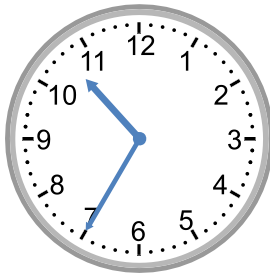

Telling time - 1 minute intervals (draw the clock)

Grade 3 Time Worksheet

Draw the time shown on each clock.

1.

2:39

2.

1:45

3.

9:07

4.

8:36

5.

10:35

6.

2:10

7.

4:05

8.

8:03

9.

9:35