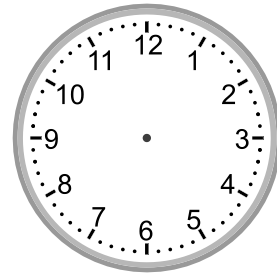

# Telling time - 1 minute intervals (draw the clock)

## Grade 3 Time Worksheet

Draw the time shown on each clock.

1.

2:39

2.

1:45

3.

9:07

4.

8:36

5.

10:35

6.

2:10

7.

4:05