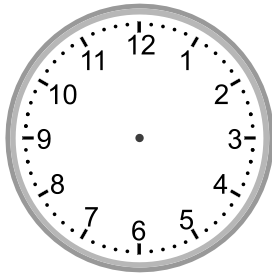

# Telling time - 1 minute intervals (draw the clock)

## Grade 3 Time Worksheet

Draw the time shown on each clock.

1.

2:39

2.

1:45

3.

9:07