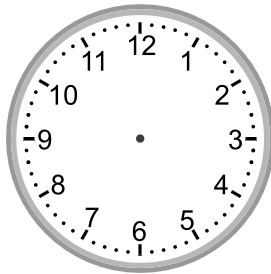

# Telling time - 1 minute intervals (draw the clock)

## Grade 3 Time Worksheet

Draw the time shown on each clock.

1.

2:39

2.

1:45

3.

9:07

4.

8:36

5.

10:35

6.

2:10

7.

4:05