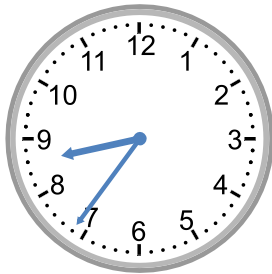

# Telling time - 1 minute intervals (draw the clock)

## Telling time - 1 minute intervals (draw the clock)

---

### Grade 3 Time Worksheet

Draw the time shown on each clock.

1.

2:39

2.

1:45

3.

9:07

4.

8:36

5.

10:35

6.

2:10

7.

4:05