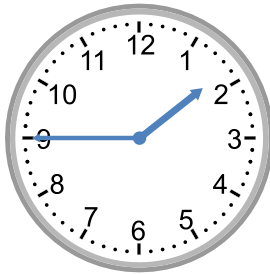

# Telling time - 1 minute intervals (draw the clock)

## Telling time - 1 minute intervals (draw the clock)

---

### Grade 3 Time Worksheet

Draw the time shown on each clock.

1.

2:39

2.

1:45

3.

9:07

4.

8:36

5.

10:35

6.

2:10

7.

4:05