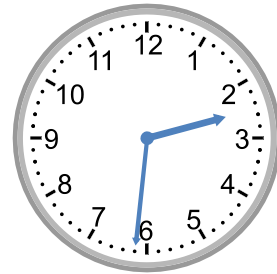

## Grade 3 Time Worksheet

Draw the time shown on each clock.

# Telling time - 1 minute intervals (draw the clock)

## Grade 3 Time Worksheet

Draw the time shown on each clock.

1.

7:19

2.

1:16

3.

2:31

4.

9:52

5.

5:19

6.

6:41

7.

7:35