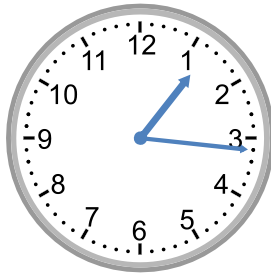

## Grade 3 Time Worksheet

Draw the time shown on each clock.

# Telling time - 1 minute intervals (draw the clock)

## Grade 3 Time Worksheet

Draw the time shown on each clock.

1.

7:19

2.

1:16

3.

2:31