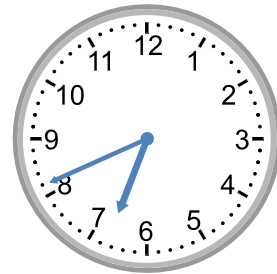

# Telling time - 1 minute intervals (draw the clock)

---

## Grade 3 Time Worksheet

Draw the time shown on each clock.

# Telling time - 1 minute intervals (draw the clock)

4.

9:52

5.

5:19

6.

6:41

7.

7:35