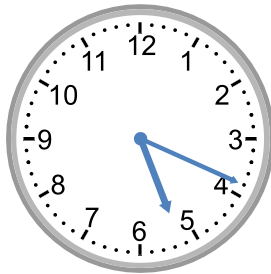

Telling time - 1 minute intervals (draw the clock)

Grade 3 Time Worksheet

Draw the time shown on each clock.

1.

7:19

2.

1:16

3.

2:31

4.

9:52

5.

5:19

6.

6:41

7.

7:35

8.

9:11

9.

4:14