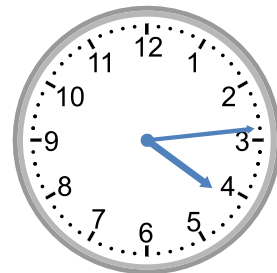

Telling time - 1 minute intervals (draw the clock)

Grade 3 Time Worksheet

Draw the time shown on each clock.

1.

7:19

2.

1:16

3.

2:31

4.

9:52

5.

5:19

6.

6:41

7.

7:35

8.

9:11

9.

4:14