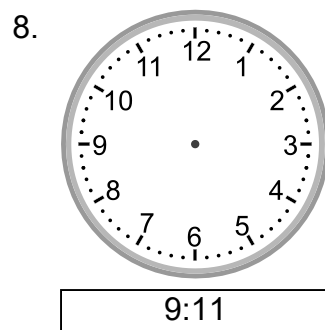

# Telling time - 1 minute intervals (draw the clock)

---

## Grade 3 Time Worksheet

Draw the time shown on each clock.

# Telling time - 1 minute intervals (draw the clock)