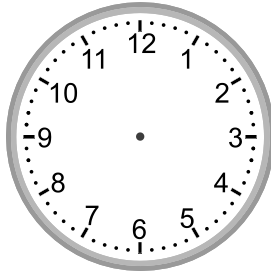

Telling time - 5 minute intervals (draw the clock)

Grade 2 Time Worksheet

Draw the time shown on each clock.

1.

5:35

2.

4:30

3.

4:00

4.

7:40

5.

10:25

6.

9:05

7.