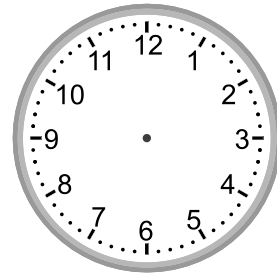

Telling time - 5 minute intervals (draw the clock)

Grade 2 Time Worksheet

Draw the time shown on each clock.

1.

5:35

2.

4:30

3.

4:00

4.

7:40

5.

10:25

6.

9:05

7.

12:55

8.

1:20

9.

9:55