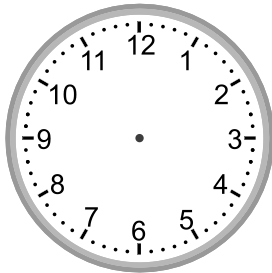

Telling time - 5 minute intervals (draw the clock)

Grade 2 Time Worksheet

Draw the time shown on each clock.

1.

5:35

2.

4:30

3.

4:00

4.

7:40

5.

10:25

6.

9:05

7.