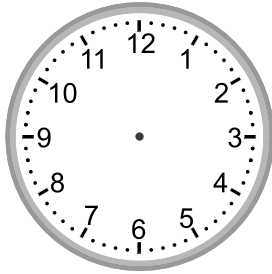

Telling time - 5 minute intervals (draw the clock)

Grade 2 Time Worksheet

Draw the time shown on each clock.

1.

5:35

2.

4:30

3.

4:00

4.

7:40

5.

10:25

6.

9:05

7.