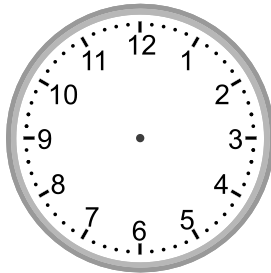

Telling time - 5 minute intervals (draw the clock)

Grade 2 Time Worksheet

Draw the time shown on each clock.

1.

5:35

2.

4:30

3.

4:00

4.

7:40

5.

10:25

6.

9:05

7.

12:55

8.

1:20

9.

9:55