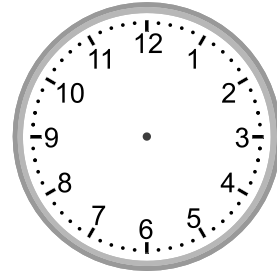

Telling time - 5 minute intervals (draw the clock)

Grade 2 Time Worksheet

Draw the time shown on each clock.

1.

5:35

2.

4:30

3.

4:00

4.

7:40

5.

10:25

6.

9:05

7.