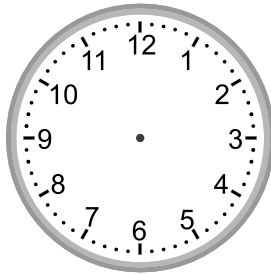

Telling time - 5 minute intervals (draw the clock)

Grade 2 Time Worksheet

Draw the time shown on each clock.

1.

5:35

2.

4:30

3.

4:00

4.

7:40

5.

10:25

6.

9:05

7.