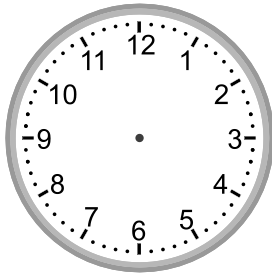

Telling time - 5 minute intervals (draw the clock)

Grade 2 Time Worksheet

Draw the time shown on each clock.

1.

5:35

2.

4:30

3.

4:00

4.

7:40

5.

10:25

6.

9:05

7.