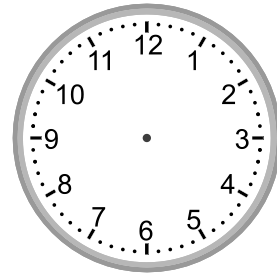

Telling time - 5 minute intervals (draw the clock)

Grade 2 Time Worksheet

Draw the time shown on each clock.

1.

5:35

2.

4:30

3.

4:00

4.

7:40

5.

10:25

6.

9:05

7.